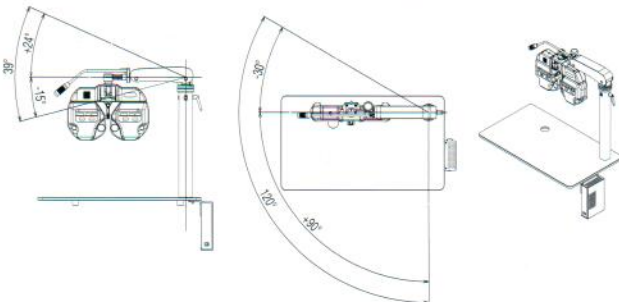

Children chart

Specifications

RG24 RT

Model	RG24 RT
LCD type	24-inch IVO TFT LCD / optical polarizing glass type
Resolution	1920 x 1080 pixels
Chart window size	(H) 293.2 x (W) 521.3 mm
Brightness	Max. 250 cd/m ² (Volume buttons to adjust brightness)
View distance	1.5 - 8 m (0.25 steps)
Memory type	IDE type Flash Disk Module 4G
Power source	DC 12V = 5.0A (Power Adapter)
Power consumption	Less than 60W
Communication	Wireless: IRDE communication Wired: RS232 communication
Dimensions / Weight	621 (W) x 428 (H) x 76 (D) mm / 12 kg
Dimensions / Weight (Remote control)	69.5 (W) x 235.5 (H) x 26 (D) mm / 200g
Data interface	USB, RS232

Remote control

Power supply	LR6 AA 1.5V batteries (x2)
Dimensions	55 (W) x 35 (H) x 175 (L) mm
Weight	80 g (without batteries)

Righton standard system

For over-fence communication, etc.

— Infrared — RS232C connector

Dimensions of special table top for refractor

Specifications

- Dimensions: 780 mm (W) x 450 mm (D) x 751 mm (H) (with maximum arm angle)
- Weight: approx. 15 kg
- Operation: arm movable angle -15° to $+24^{\circ}$
arm rotation angle -30° to $+90^{\circ}$
- Can be fixed by screws

Possible to load on a power table

Dimensions and Standards

	LCD chart POLA	LCD chart R/G	Auto Lensmeter
Model	L40P24	RG24 RT	ALM ZERO
Dimensions (W x H x D)	695 x 465 x 70 mm	621 x 428 x 76 mm	205 x 455 x 249 mm
Weight	8 kg	12 kg	6 kg (13.2 lbs)
Power consumption	60W	60W	35-55VA
Standard	CE	CE	CE