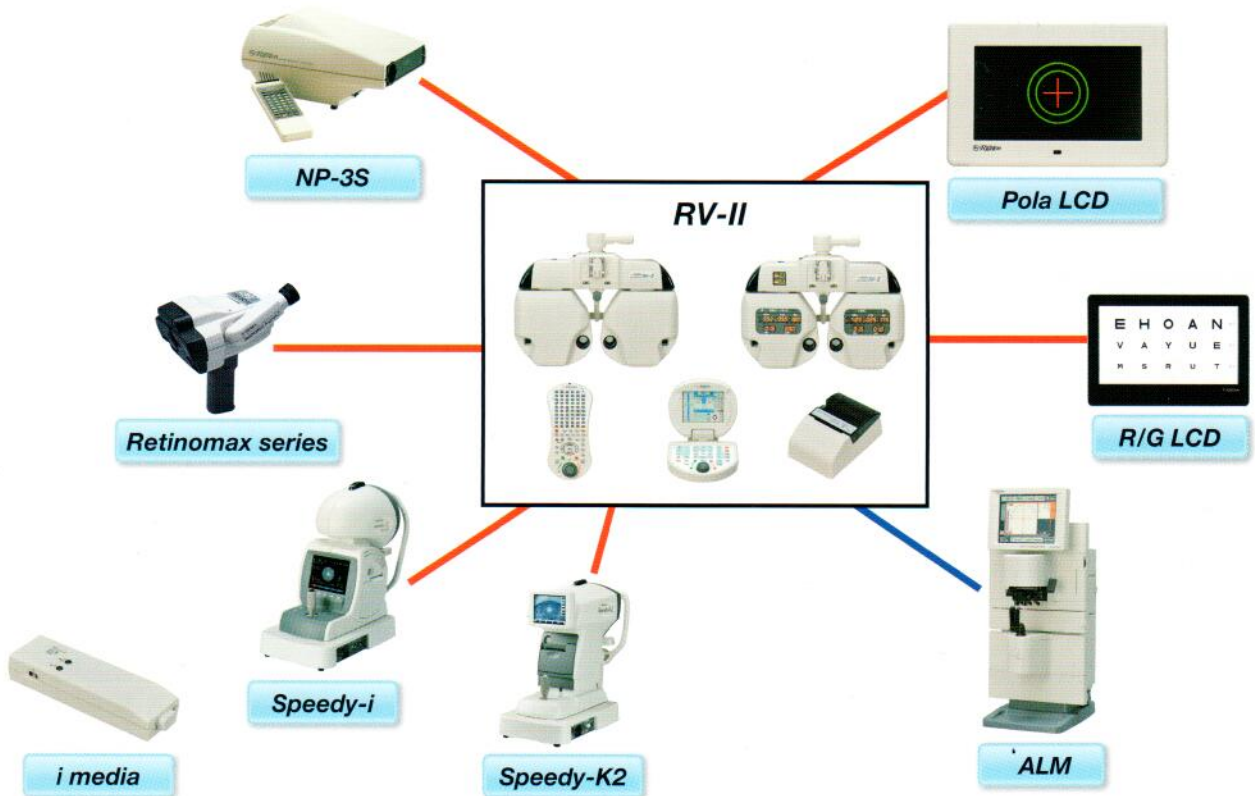

A regular 24-inch TV stand can be used. Please purchase from a local dealer.

L40P24

Model	L40P24
Screen type	LCD 1920 x 1080 pixels
Size	24"
Maximum contrast	1000:1
Typical luminosity	300 cd/m ²
Reading distance	2 to 8 meters
L40P 24 power supply	100/240 V - 50/60 Hz
Screen power supply	12 V DC
Consumption	60 W
Protection against electric shocks	Class I
Size	70 (W) x 465 (H) x 695 (L) mm
Weight	8 kg
Connections with phor optors	RS232-C (L90) or IR (Remote Vision)
Sound output	Embedded speakers

Remote control

Power supply	LR6 AA 1.5V batteries (x2)
Dimensions	55 (W) x 35 (H) x 175 (L) mm
Weight	80 g (without batteries)

Righton standard system

For over-fence communication, etc.

— Infrared — RS232C connector

Dimensions of special table top for refractor

Specifications

- Dimensions: 780 mm (W) x 450 mm (D) x 751 mm (H) (with maximum arm angle)
- Weight: approx. 15 kg
- Operation: arm movable angle -15° to $+24^{\circ}$
arm rotation angle -30° to $+90^{\circ}$
- Can be fixed by screws

Possible to load on a power table

Dimensions and Standards

	LCD chart POLA	LCD chart R/G	Auto Lensmeter
Model	L40P24	RG24 RT	ALM ZERO
Dimensions (W x H x D)	695 x 465 x 70 mm	621 x 428 x 76 mm	205 x 455 x 249 mm
Weight	8 kg	12 kg	6 kg (13.2 lbs)
Power consumption	60W	60W	35-55VA
Standard	CE	CE	CE